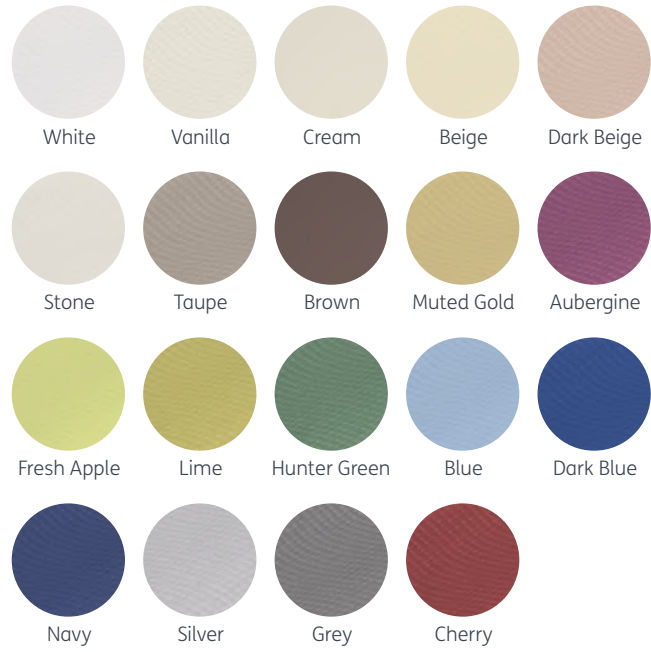

Clarke

Atlantex asc