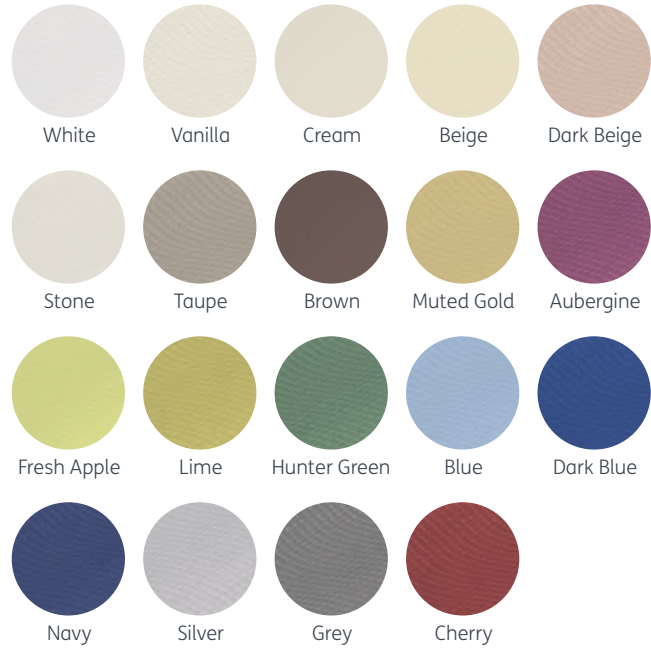

FABRIC
DIRECTORY

Acacia

Blue

Adira

Cream

Anika

Ash

Agate

Paprika

Annie

Gold

Amazon

Aqua

Aston

Beige

Atlantex

Maren

Red

Natural

Marine

Azure

Light Grey

White

Memphis